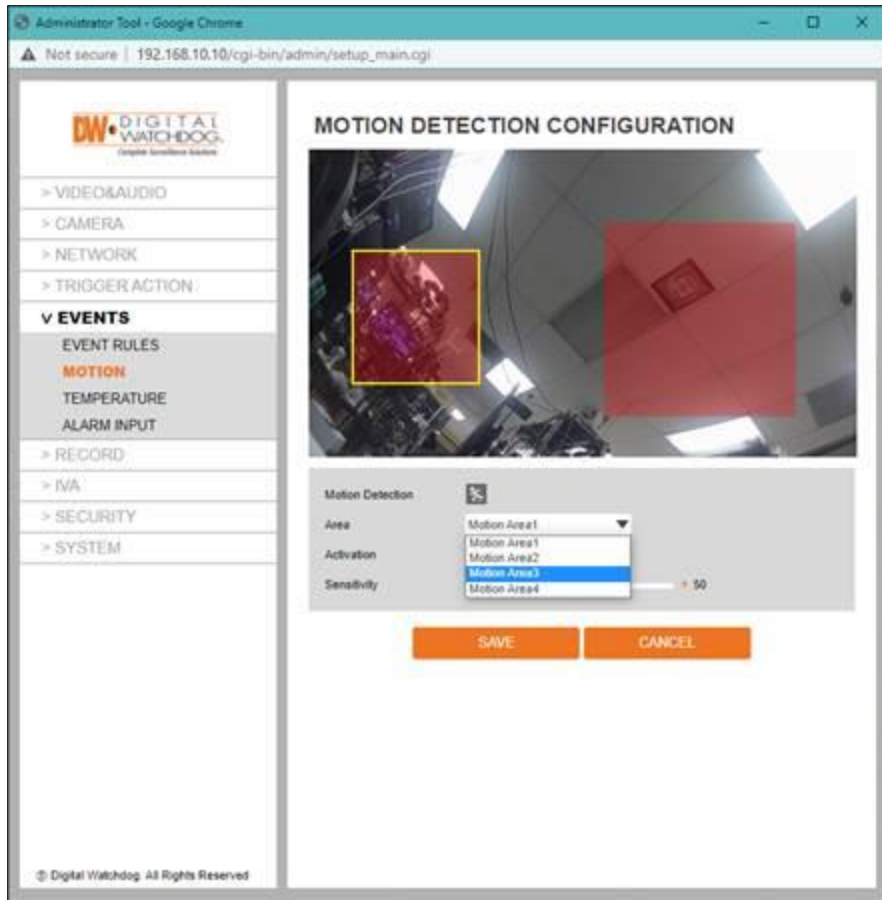

## Supported/Affected Devices:

- VMAX® IP Plus™ Series
- MEGApix® IP Camera Series

## Setting Up the Motion Area for a VMAX IP Plus

### Motion Area Configuration for CPRO Web UI

When setting up *Motion Detection* in the CPRO camera Web UI,

- The settings for *Motion Detection* in the CPRO camera Web UI can be found in the **Setup > Events > Motion** menu.
- You can draw and arrange up to four (4) *Motion Areas* in the CPRO camera Web UI. *Motion Areas* can only be drawn and resized in the shape of rectangles.
- When drawing a VMAX IP Plus's *Motion Area* for a CPRO camera, you can draw and arrange a single (1), rectangular *Motion Area* on a single detection layer in the NVR's UI.
  - If a customer wants to detect motion from different, separate areas with a CPRO camera, they can draw up to four (4) detection zones in the camera's Web UI and have the *Motion Area* settings of the VMAX IP Plus select the entire camera channel's FOV (ALL) as the *Motion Area*.

## Motion Area Configuration for TVT Web UI

- The settings for *Motion Detection* in the TVT camera Web UI can be found in the **Config > Alarm > Motion Detection > Alarms and Sensitivity** menu.
- You can draw and arrange the camera's *Motion Detection Area* on a single detection layer.
- When drawing a VMAX IP Plus's *Motion Area* for a TVT camera, you can draw and arrange multiple *Motion Areas* on a single detection layer in the NVR's UI. The selected areas can be marked into separated sections and shaped to the user's preference.