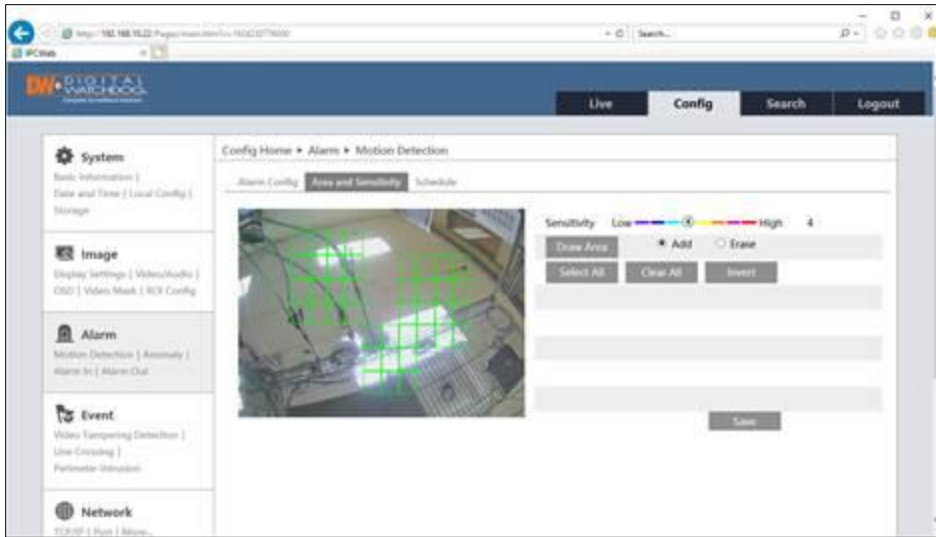

## Setting Up the Motion Area for a VMAX IP Plus

### Motion Area Configuration for CPRO Web UI

When setting up *Motion Detection* in the CPRO camera Web UI,

- The settings for *Motion Detection* in the CPRO camera Web UI can be found in the **Setup > Events > Motion** menu.
- You can draw and arrange up to four (4) *Motion Areas* in the CPRO camera Web UI. *Motion Areas* can only be drawn and resized in the shape of rectangles.
- When drawing a VMAX IP Plus's *Motion Area* for a CPRO camera, you can draw and arrange a single (1), rectangular *Motion Area* on a single detection layer in the NVR's UI.
  - If a customer wants to detect motion from different, separate areas with a CPRO camera, they can draw up to four (4) detection zones in the camera's Web UI and have the *Motion Area* settings of the VMAX IP Plus select the entire camera channel's FOV (ALL) as the *Motion Area*.

## Motion Area Configuration for TVT Web UI

- The settings for *Motion Detection* in the TVT camera Web UI can be found in the **Config > Alarm > Motion Detection > Alarms and Sensitivity** menu.
- You can draw and arrange the camera's *Motion Detection Area* on a single detection layer.
- When drawing a VMAX IP Plus's *Motion Area* for a TVT camera, you can draw and arrange multiple *Motion Areas* on a single detection layer in the NVR's UI. The selected areas can be marked into separated sections and shaped to the user's preference.